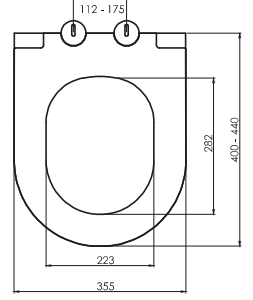

SLIM ELEGANCE

0411

DUROPLAST YAVAŞ KAPANAN KLOZET KAPAĞI
DUROPLAST SOFT CLOSE SEAT COVER

nkp CREATIVE
BATHROOM
PRODUCTS

Brüt ağırlık	Gross weight	15.40 kg
Net ağırlık	Net weight	13.60 kg
Koli ölçüsü (cm)	Box size	35x47x38 cm
Koli adedi	Capacity of box	6
Renkler	Colours	Beyaz / White