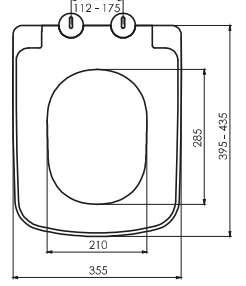

0025

3/6 LİTRE GÖMME REZERVUAR (ÇİFT AYAKLI)
CONCEALED TANK SYSTEM RESERVOIR WITH
DOUBLE LEGS (WITH DOUBLE BUTTONS 3/6 LT.)

Brüt ağırlık	Gross weight	15.25 kg
Net ağırlık	Net weight	13.75 kg
Koli ölçüsü (cm)	Box size	15x110x60 cm
Koli adedi	Capacity of box	1

TS EN 14055

0026

3/6 LİTRE GÖMME REZERVUAR (TEK AYAKLI)
CONCEALED TANK SYSTEM RESERVOIR WITH
SINGLE LEG (WITH DOUBLE BUTTONS 3/6 LT.)

Brüt ağırlık	Gross weight	13.15 kg
Net ağırlık	Net weight	11.50 kg
Koli ölçüsü (cm)	Box size	15x110x60 cm
Koli adedi	Capacity of box	1

TS EN 13694

Brüt ağırlık	Gross weight	17.20 kg
Net ağırlık	Net weight	15.30 kg
Koli ölçüsü (cm)	Box size	37x49x39 cm
Koli adedi	Capacity of box	6
Renkler	Colours	Beyaz / White

DUROPLAST KLOZET KAPAKLARI