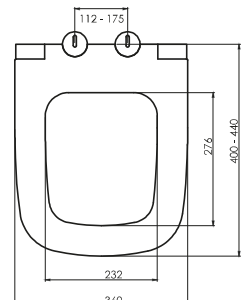

Brüt ağırlık	Gross weight	15.10 kg
Net ağırlık	Net weight	13.40 kg
Koli ölçüsü (cm)	Box size	37x49x39 cm
Koli adedi	Capacity of box	6
Renkler	Colours	Beyaz / White