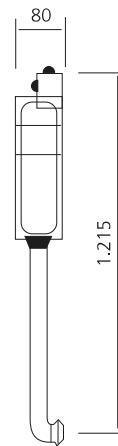

TS EN 14055

0021

3/6 LİTRE GÖMME REZERVUAR (HELA TAŞI UYUMLU)

BUILT-IN RESERVOIR FOR ALATURCA TOILET (WITH DOUBLE BUTTONS 3/6 LT)

Brüt ağırlık	Gross weight	4.95 kg
Net ağırlık	Net weight	3.85 kg
Koli ölçüsü (cm)	Box size	11x57x80 cm
Koli adedi	Capacity of box	1