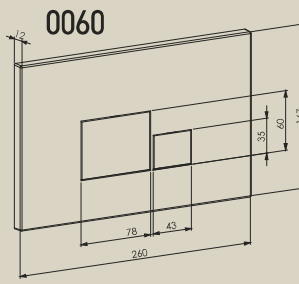

Teknik Çizimler / Technical Details