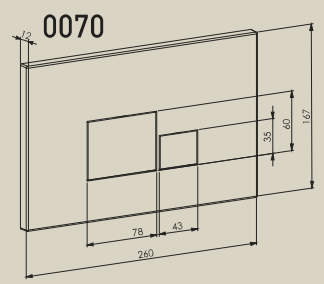

Teknik Çizimler / Technical Details