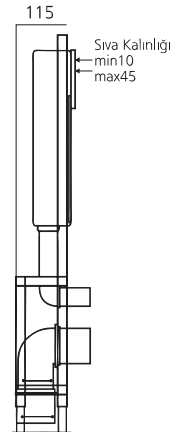

0020

3/6 LİTRE GÖMME REZERVUAR (ASMA KLOZET UYUMLU)
STANDARD BUILT-IN RESERVOIR (WITH DOUBLE BUTTONS 3/6 LT)

Brüt ağırlık	Gross weight	8.10 kg
Net ağırlık	Net weight	6.70 kg
Koli ölçüsü (cm)	Box size	14x108x54 cm
Koli adedi	Capacity of box	1

TS EN 14055

0021

3/6 LİTRE GÖMME REZERVUAR (HELA TAŞI UYUMLU)

BUILT-IN RESERVOIR FOR ALATURCA TOILET (WITH DOUBLE BUTTONS 3/6 LT)

Brüt ağırlık	Gross weight	4.95 kg
Net ağırlık	Net weight	3.85 kg
Koli ölçüsü (cm)	Box size	11x57x80 cm
Koli adedi	Capacity of box	1

0025

3/6 LİTRE GÖMME REZERVUAR (ÇİFT AYAKLI)
CONCEALED TANK SYSTEM RESERVOIR WITH
DOUBLE LEGS (WITH DOUBLE BUTTONS 3/6 LT.)

Brüt ağırlık	Gross weight	15.25 kg
Net ağırlık	Net weight	13.75 kg
Koli ölçüsü (cm)	Box size	15x110x60 cm
Koli adedi	Capacity of box	1