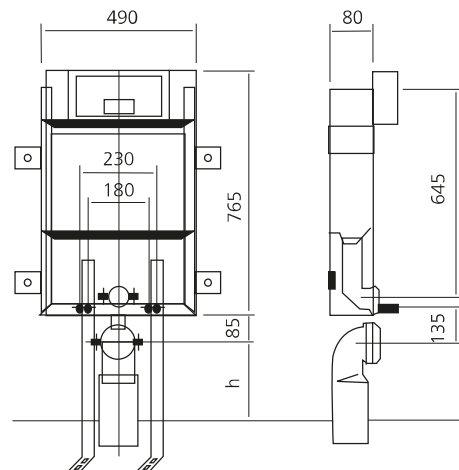

0020

3/6 LİTRE GÖMME REZERVUAR (ASMA KLOZET UYUMLU)
STANDARD BUILT-IN RESERVOIR (WITH DOUBLE BUTTONS 3/6 LT)

Brüt ağırlık	Gross weight	8.10 kg
Net ağırlık	Net weight	6.70 kg
Koli ölçüsü (cm)	Box size	14x108x54 cm
Koli adedi	Capacity of box	1