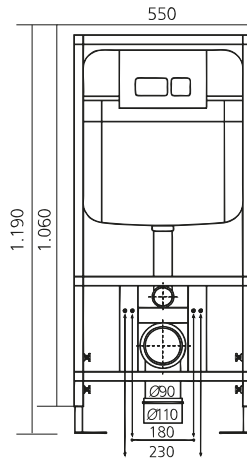

0020

3/6 LİTRE GÖMME REZERVUAR (ASMA KLOZET UYUMLU)
STANDARD BUILT-IN RESERVOIR (WITH DOUBLE BUTTONS 3/6 LT)

Brüt ağırlık	Gross weight	8.10 kg
Net ağırlık	Net weight	6.70 kg
Koli ölçüsü (cm)	Box size	14x108x54 cm
Koli adedi	Capacity of box	1

TS EN 14055

0021

3/6 LİTRE GÖMME REZERVUAR (HELA TAŞI UYUMLU)

BUILT-IN RESERVOIR FOR ALATURCA TOILET (WITH DOUBLE BUTTONS 3/6 LT)

Brüt ağırlık	Gross weight	4.95 kg
Net ağırlık	Net weight	3.85 kg
Koli ölçüsü (cm)	Box size	11x57x80 cm
Koli adedi	Capacity of box	1

0025

3/6 LİTRE GÖMME REZERVUAR (ÇİFT AYAKLI)
CONCEALED TANK SYSTEM RESERVOIR WITH
DOUBLE LEGS (WITH DOUBLE BUTTONS 3/6 LT.)

Brüt ağırlık	Gross weight	15.25 kg
Net ağırlık	Net weight	13.75 kg
Koli ölçüsü (cm)	Box size	15x110x60 cm
Koli adedi	Capacity of box	1