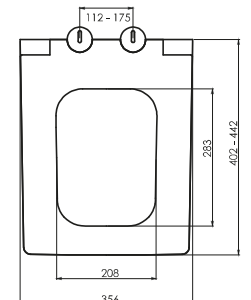

Brüt ağırlık	Gross weight	16.10 kg
Net ağırlık	Net weight	14.60 kg
Koli ölçüsü (cm)	Box size	37x49x39 cm
Koli adedi	Capacity of box	6
Renkler	Colours	Beyaz / White