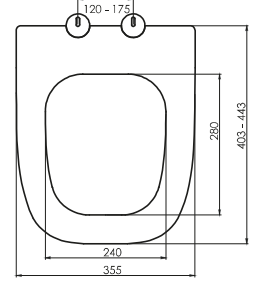

FIESTA SOFT

0341

THERMOPLAST YAVAŞ KAPANAN KLOZET KAPAĞI
THERMOPLAST SOFT CLOSE SEAT COVER

nkp CREATIVE
BATHROOM
PRODUCTS

Brüt ağırlık	Gross weight	19.90 kg
Net ağırlık	Net weight	14.40 kg
Koli ölçüsü (cm)	Box size	38x60x50 cm
Koli adedi	Capacity of box	10
Renkler	Colours	Beyaz / White