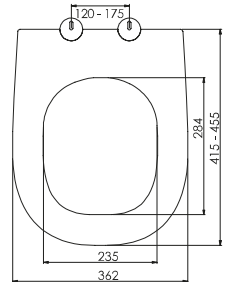

THERMOPLAST SEAT COVER

MADRE

0351

THERMOPLAST YAVAŞ KAPANAN KLOZET KAPAĞI
THERMOPLAST SOFT CLOSE SEAT COVER

Brüt ağırlık	Gross weight	18.40 kg
Net ağırlık	Net weight	15.60 kg
Koli ölçüsü (cm)	Box size	38x60x50 cm
Koli adedi	Capacity of box	10
Renkler	Colours	Beyaz / White