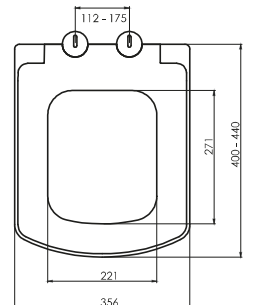

TS EN 14055

0021

3/6 LİTRE GÖMME REZERVUAR (HELA TAŞI UYUMLU)

BUILT-IN RESERVOIR FOR ALATURCA TOILET (WITH DOUBLE BUTTONS 3/6 LT)

Brüt ağırlık	Gross weight	4.95 kg
Net ağırlık	Net weight	3.85 kg
Koli ölçüsü (cm)	Box size	11x57x80 cm
Koli adedi	Capacity of box	1

0025

3/6 LİTRE GÖMME REZERVUAR (ÇİFT AYAKLI)
CONCEALED TANK SYSTEM RESERVOIR WITH
DOUBLE LEGS (WITH DOUBLE BUTTONS 3/6 LT.)

Brüt ağırlık	Gross weight	15.25 kg
Net ağırlık	Net weight	13.75 kg
Koli ölçüsü (cm)	Box size	15x110x60 cm
Koli adedi	Capacity of box	1

DUROPLAST SEAT COVER

ARYA

0403

DUROPLAST YAVAŞ KAPANAN KLOZET KAPAĞI
DUROPLAST SOFT CLOSE SEAT COVER

Brüt ağırlık	Gross weight	16.10 kg
Net ağırlık	Net weight	14.50 kg
Koli ölçüsü (cm)	Box size	37x49x39 cm
Koli adedi	Capacity of box	6
Renkler	Colours	Beyaz / White