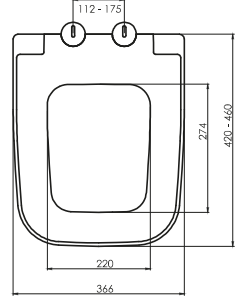

Brüt ağırlık	Gross weight	17.10 kg
Net ağırlık	Net weight	15.50 kg
Koli ölçüsü (cm)	Box size	37x49x39 cm
Koli adedi	Capacity of box	6
Renkler	Colours	Beyaz / White