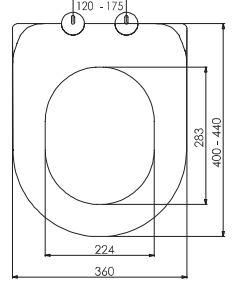

LOFT

0349

THERMOPLAST YAVAŞ KAPANAN KLOZET KAPAĞI
THERMOPLAST SOFT CLOSE SEAT COVER

nkp

CREATIVE
BATHROOM
PRODUCTS

Brüt ağırlık	Gross weight	17.00 kg
Net ağırlık	Net weight	14.50 kg
Koli ölçüsü (cm)	Box size	38x60x50 cm
Koli adedi	Capacity of box	10
Renkler	Colours	Beyaz / White