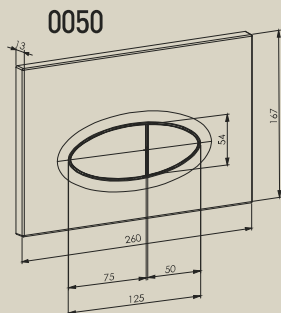

Teknik Çizimler / Technical Details