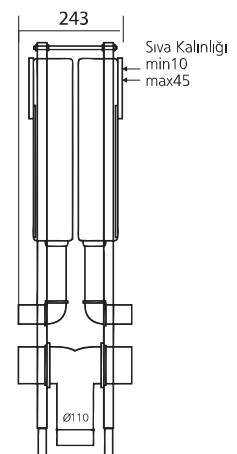

0025

3/6 LİTRE GÖMME REZERVUAR (ÇİFT AYAKLI)
CONCEALED TANK SYSTEM RESERVOIR WITH
DOUBLE LEGS (WITH DOUBLE BUTTONS 3/6 LT.)

Brüt ağırlık	Gross weight	15.25 kg
Net ağırlık	Net weight	13.75 kg
Koli ölçüsü (cm)	Box size	15x110x60 cm
Koli adedi	Capacity of box	1

TS EN 14055

0026

3/6 LİTRE GÖMME REZERVUAR (TEK AYAKLI)
CONCEALED TANK SYSTEM RESERVOIR WITH
SINGLE LEG (WITH DOUBLE BUTTONS 3/6 LT.)

Brüt ağırlık	Gross weight	13.15 kg
Net ağırlık	Net weight	11.50 kg
Koli ölçüsü (cm)	Box size	15x110x60 cm
Koli adedi	Capacity of box	1

0028

3/6 LİTRE GÖMME REZERVUAR (SIRT SIRTA)

TWIN CONCEALED CISTERNS TANK SYSTEM RESERVOIR
(WITH DOUBLE BUTTONS 3/6 LT.)

Brüt ağırlık	Gross weight	25.15 kg
Net ağırlık	Net weight	22.60 kg
Koli ölçüsü (cm)	Box size	30x110x61 cm
Koli adedi	Capacity of box	1