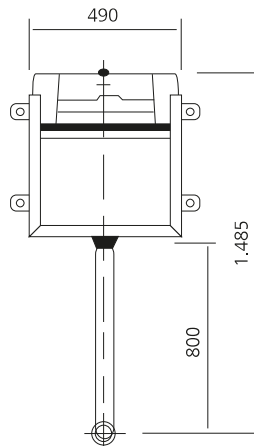

0020

3/6 LİTRE GÖMME REZERVUAR (ASMA KLOZET UYUMLU)
STANDARD BUILT-IN RESERVOIR (WITH DOUBLE BUTTONS 3/6 LT)

Brüt ağırlık	Gross weight	8.10 kg
Net ağırlık	Net weight	6.70 kg
Koli ölçüsü (cm)	Box size	14x108x54 cm
Koli adedi	Capacity of box	1

TS EN 14055

0021

3/6 LİTRE GÖMME REZERVUAR (HELA TAŞI UYUMLU)

BUILT-IN RESERVOIR FOR ALATURCA TOILET (WITH DOUBLE BUTTONS 3/6 LT)

Brüt ağırlık	Gross weight	4.95 kg
Net ağırlık	Net weight	3.85 kg
Koli ölçüsü (cm)	Box size	11x57x80 cm
Koli adedi	Capacity of box	1