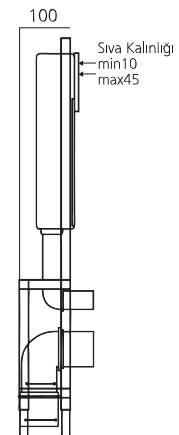

0020

3/6 LİTRE GÖMME REZERVUAR (ASMA KLOZET UYUMLU)
STANDARD BUILT-IN RESERVOIR (WITH DOUBLE BUTTONS 3/6 LT)

Brüt ağırlık	Gross weight	8.10 kg
Net ağırlık	Net weight	6.70 kg
Koli ölçüsü (cm)	Box size	14x108x54 cm
Koli adedi	Capacity of box	1

0025

3/6 LİTRE GÖMME REZERVUAR (ÇİFT AYAKLI)
CONCEALED TANK SYSTEM RESERVOIR WITH
DOUBLE LEGS (WITH DOUBLE BUTTONS 3/6 LT.)

Brüt ağırlık	Gross weight	15.25 kg
Net ağırlık	Net weight	13.75 kg
Koli ölçüsü (cm)	Box size	15x110x60 cm
Koli adedi	Capacity of box	1

TS EN 14055

0026

3/6 LİTRE GÖMME REZERVUAR (TEK AYAKLI)
CONCEALED TANK SYSTEM RESERVOIR WITH
SINGLE LEG (WITH DOUBLE BUTTONS 3/6 LT.)

Brüt ağırlık	Gross weight	13.15 kg
Net ağırlık	Net weight	11.50 kg
Koli ölçüsü (cm)	Box size	15x110x60 cm
Koli adedi	Capacity of box	1