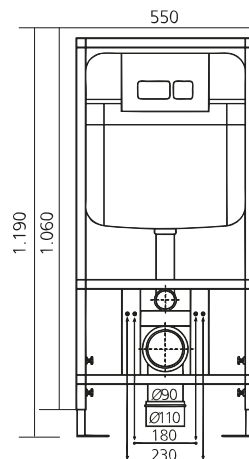

0020

3/6 LİTRE GÖMME REZERVUAR (ASMA KLOZET UYUMLU)
STANDARD BUILT-IN RESERVOIR (WITH DOUBLE BUTTONS 3/6 LT)

Brüt ağırlık	Gross weight	8.10 kg
Net ağırlık	Net weight	6.70 kg
Koli ölçüsü (cm)	Box size	14x108x54 cm
Koli adedi	Capacity of box	1

0025

3/6 LİTRE GÖMME REZERVUAR (ÇİFT AYAKLI)
CONCEALED TANK SYSTEM RESERVOIR WITH
DOUBLE LEGS (WITH DOUBLE BUTTONS 3/6 LT.)

Brüt ağırlık	Gross weight	15.25 kg
Net ağırlık	Net weight	13.75 kg
Koli ölçüsü (cm)	Box size	15x110x60 cm
Koli adedi	Capacity of box	1

TS EN 14055

0026

3/6 LİTRE GÖMME REZERVUAR (TEK AYAKLI)
CONCEALED TANK SYSTEM RESERVOIR WITH
SINGLE LEG (WITH DOUBLE BUTTONS 3/6 LT.)

Brüt ağırlık	Gross weight	13.15 kg
Net ağırlık	Net weight	11.50 kg
Koli ölçüsü (cm)	Box size	15x110x60 cm
Koli adedi	Capacity of box	1