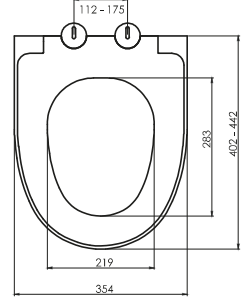

Brüt ağırlık	Gross weight	14.90 kg
Net ağırlık	Net weight	13.30 kg
Koli ölçüsü (cm)	Box size	37x49x39 cm
Koli adedi	Capacity of box	6
Renkler	Colours	Beyaz / White