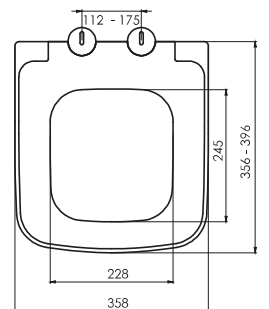

Brüt ağırlık	Gross weight	15.40 kg
Net ağırlık	Net weight	14.10 kg
Koli ölçüsü (cm)	Box size	37x49x39 cm
Koli adedi	Capacity of box	6
Renkler	Colours	Beyaz / White