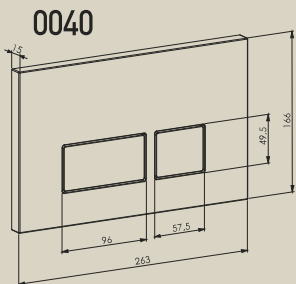

Teknik Çizimler / Technical Details