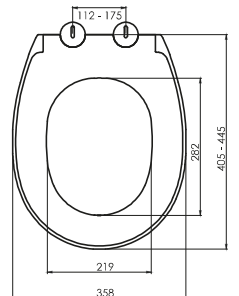

Brüt ağırlık	Gross weight	15.70 kg
Net ağırlık	Net weight	13.85 kg
Koli ölçüsü (cm)	Box size	35x47x39 cm
Koli adedi	Capacity of box	6
Renkler	Colours	Beyaz / White