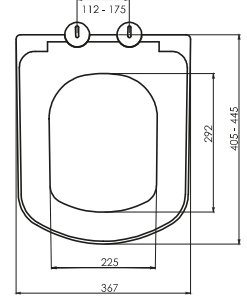

Brüt ağırlık	Gross weight	14.70 kg
Net ağırlık	Net weight	13.80 kg
Koli ölçüsü (cm)	Box size	37x49x39 cm
Koli adedi	Capacity of box	6
Renkler	Colours	Beyaz / White