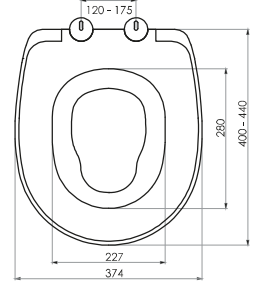

UNIVERSAL

0340

THERMOPLAST YAVAŞ KAPANAN KLOZET KAPAĞI
THERMOPLAST SOFT CLOSE SEAT COVER

Brüt ağırlık	Gross weight	19.10 kg
Net ağırlık	Net weight	15.70 kg
Koli ölçüsü (cm)	Box size	40x67x49 cm
Koli adedi	Capacity of box	10
Renkler	Colours	Beyaz / White