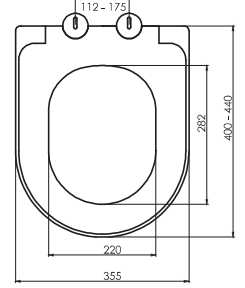

TS EN 14055

0021

3/6 LİTRE GÖMME REZERVUAR (HELA TAŞI UYUMLU)

BUILT-IN RESERVOIR FOR ALATURCA TOILET (WITH DOUBLE BUTTONS 3/6 LT)

Brüt ağırlık	Gross weight	4.95 kg
Net ağırlık	Net weight	3.85 kg
Koli ölçüsü (cm)	Box size	11x57x80 cm
Koli adedi	Capacity of box	1

0025

3/6 LİTRE GÖMME REZERVUAR (ÇİFT AYAKLI)
CONCEALED TANK SYSTEM RESERVOIR WITH
DOUBLE LEGS (WITH DOUBLE BUTTONS 3/6 LT.)

Brüt ağırlık	Gross weight	15.25 kg
Net ağırlık	Net weight	13.75 kg
Koli ölçüsü (cm)	Box size	15x110x60 cm
Koli adedi	Capacity of box	1

TS EN 13694

Brüt ağırlık	Gross weight	13.15 kg
Net ağırlık	Net weight	11.30 kg
Koli ölçüsü (cm)	Box size	46x35x38 cm
Koli adedi	Capacity of box	6
Renkler	Colours	Beyaz / White

DUROPLAST KLOZET KAPAKLARI

ELEGANCE

0402

DUROPLAST YAVAŞ KAPANAN KLOZET KAPAĞI
DUROPLAST SOFT CLOSE SEAT COVER

nkp CREATIVE
BATHROOM
PRODUCTS

Brüt ağırlık	Gross weight	16.85 kg
Net ağırlık	Net weight	14.95 kg
Koli ölçüsü (cm)	Box size	35x47x38 cm
Koli adedi	Capacity of box	6
Renkler	Colours	Beyaz / White