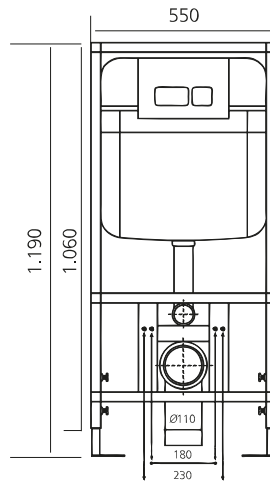

0020

3/6 LİTRE GÖMME REZERVUAR (ASMA KLOZET UYUMLU)
STANDARD BUILT-IN RESERVOIR (WITH DOUBLE BUTTONS 3/6 LT)

Brüt ağırlık	Gross weight	8.10 kg
Net ağırlık	Net weight	6.70 kg
Koli ölçüsü (cm)	Box size	14x108x54 cm
Koli adedi	Capacity of box	1

0025

3/6 LİTRE GÖMME REZERVUAR (ÇİFT AYAKLI)
CONCEALED TANK SYSTEM RESERVOIR WITH
DOUBLE LEGS (WITH DOUBLE BUTTONS 3/6 LT.)

Brüt ağırlık	Gross weight	15.25 kg
Net ağırlık	Net weight	13.75 kg
Koli ölçüsü (cm)	Box size	15x110x60 cm
Koli adedi	Capacity of box	1

TS EN 14055

0026

3/6 LİTRE GÖMME REZERVUAR (TEK AYAKLI)
CONCEALED TANK SYSTEM RESERVOIR WITH
SINGLE LEG (WITH DOUBLE BUTTONS 3/6 LT.)

Brüt ağırlık	Gross weight	13.15 kg
Net ağırlık	Net weight	11.50 kg
Koli ölçüsü (cm)	Box size	15x110x60 cm
Koli adedi	Capacity of box	1

0028

3/6 LİTRE GÖMME REZERVUAR (SIRT SIRTA)

TWIN CONCEALED CISTERNS TANK SYSTEM RESERVOIR
(WITH DOUBLE BUTTONS 3/6 LT.)

Brüt ağırlık	Gross weight	25.15 kg
Net ağırlık	Net weight	22.60 kg
Koli ölçüsü (cm)	Box size	30x110x61 cm
Koli adedi	Capacity of box	1